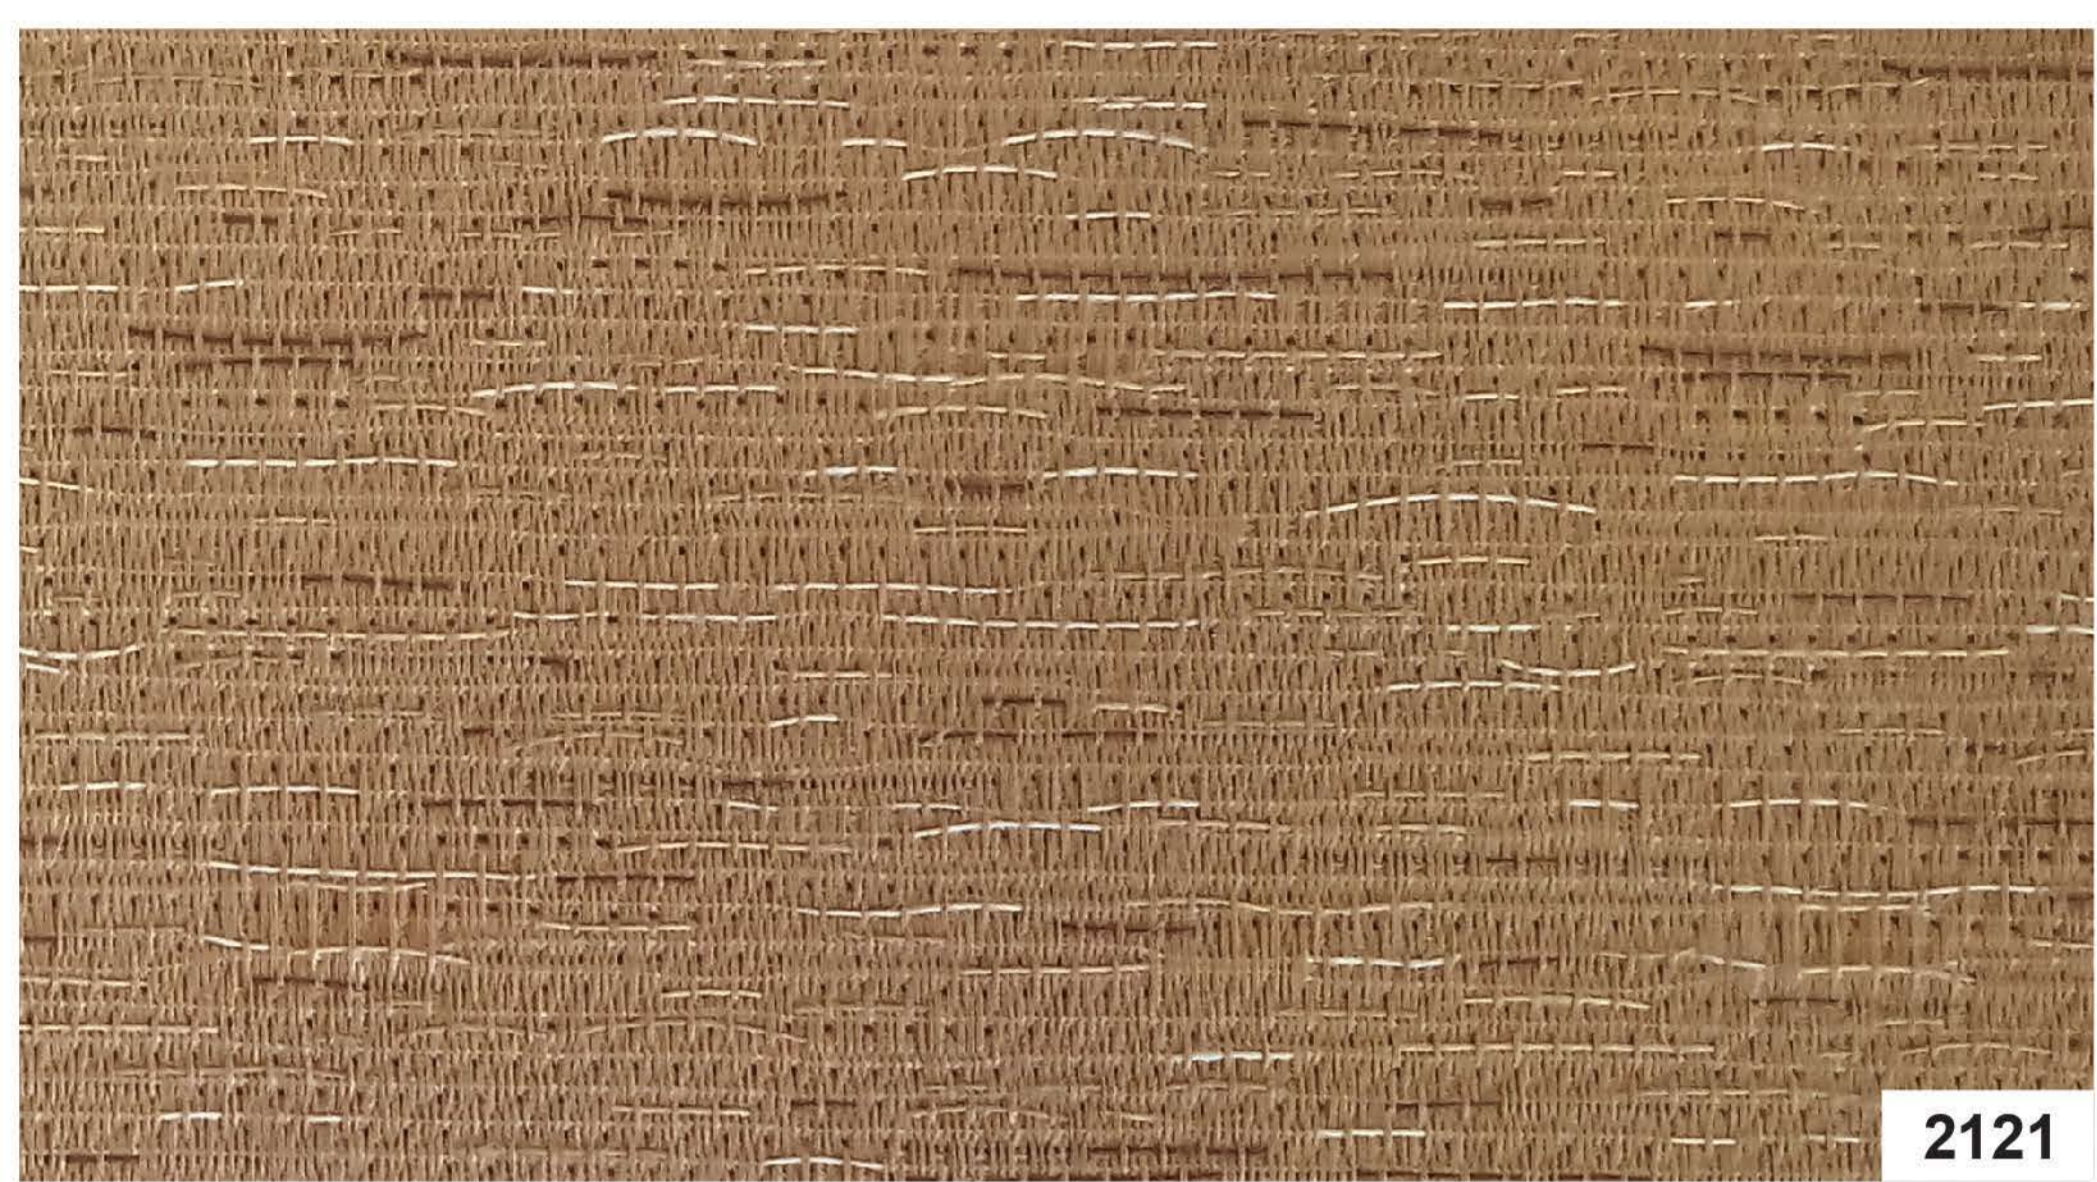

VIENTO

BLINDS

Contract B

**Contract Roller Blinds**

**2114**

**2115**

**2118**

**2121**

**DB-131**

**DB-132**

**DB-133**

A close-up photograph of a textured surface in a muted olive green color. The texture is a fine, uniform weave, characteristic of a textile or non-woven fabric. The lighting is even, highlighting the slight undulations of the material.

**CR-701**

A close-up photograph of a textured surface in a dark, rich brown color. The texture is a fine, uniform weave, similar to the one in the first image. The lighting is even, highlighting the slight undulations of the material.

**CR-702**

A close-up photograph of a textured surface in a medium brown color. The texture is a fine, uniform weave, similar to the ones in the previous images. The lighting is even, highlighting the slight undulations of the material.