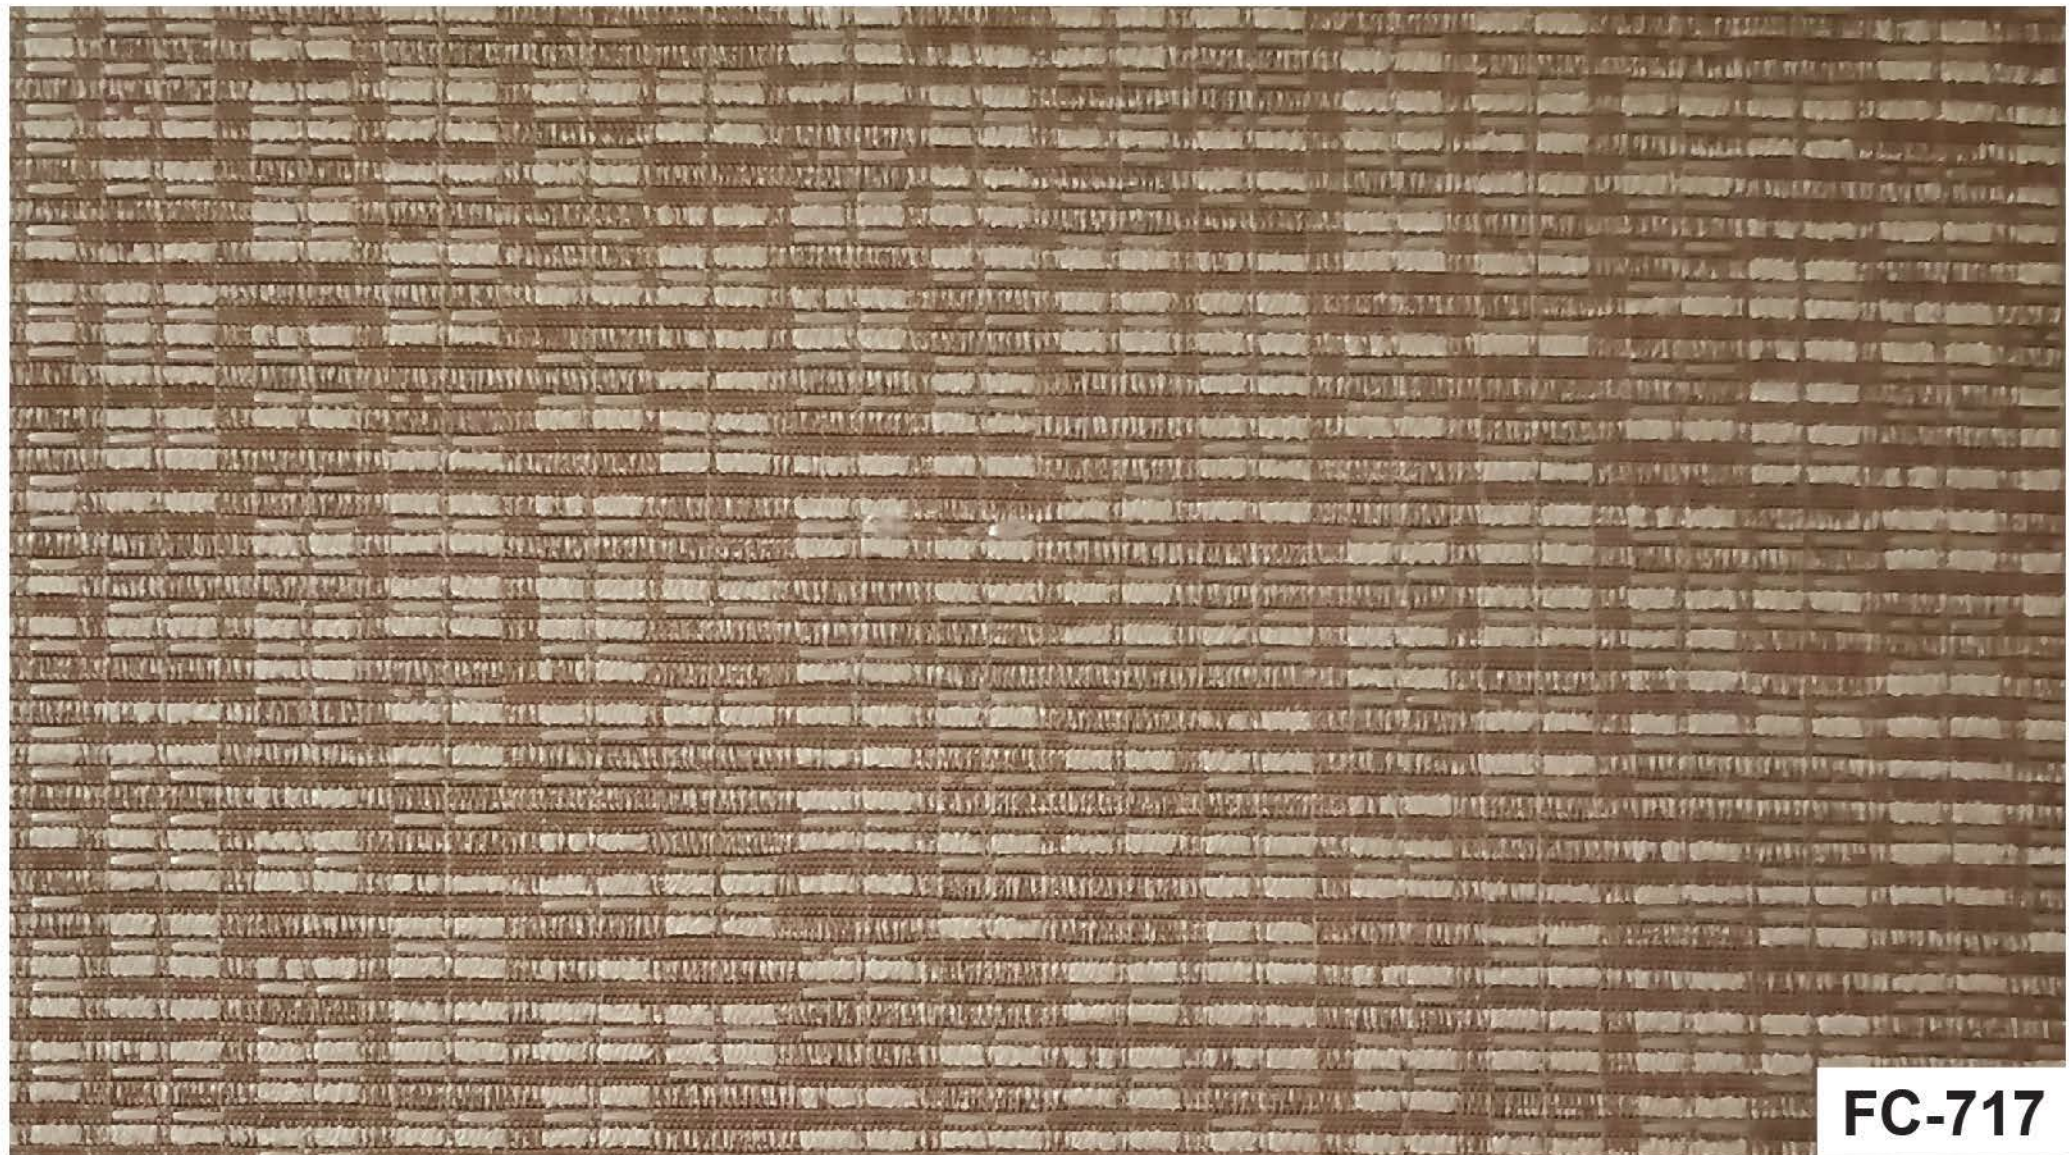

**CR-701**

A close-up photograph of a textured surface in a dark, rich brown color. The texture is a fine, uniform weave, similar to the one in the first image. The lighting is even, highlighting the slight undulations of the material.

**CR-702**

A close-up photograph of a textured surface in a medium brown color. The texture is a fine, uniform weave, similar to the ones in the previous images. The lighting is even, highlighting the slight undulations of the material.

**CR-703**

**CR-704**

**CR-705**

**FC-703**

**FC-704**

**FC-705**

**FC-713**

**FC-717**

**FC-718**

**FC-719**

**FC-720**

**FC-721**

**FC-722**

**FC-725**

**FC-727**

**FC-728**