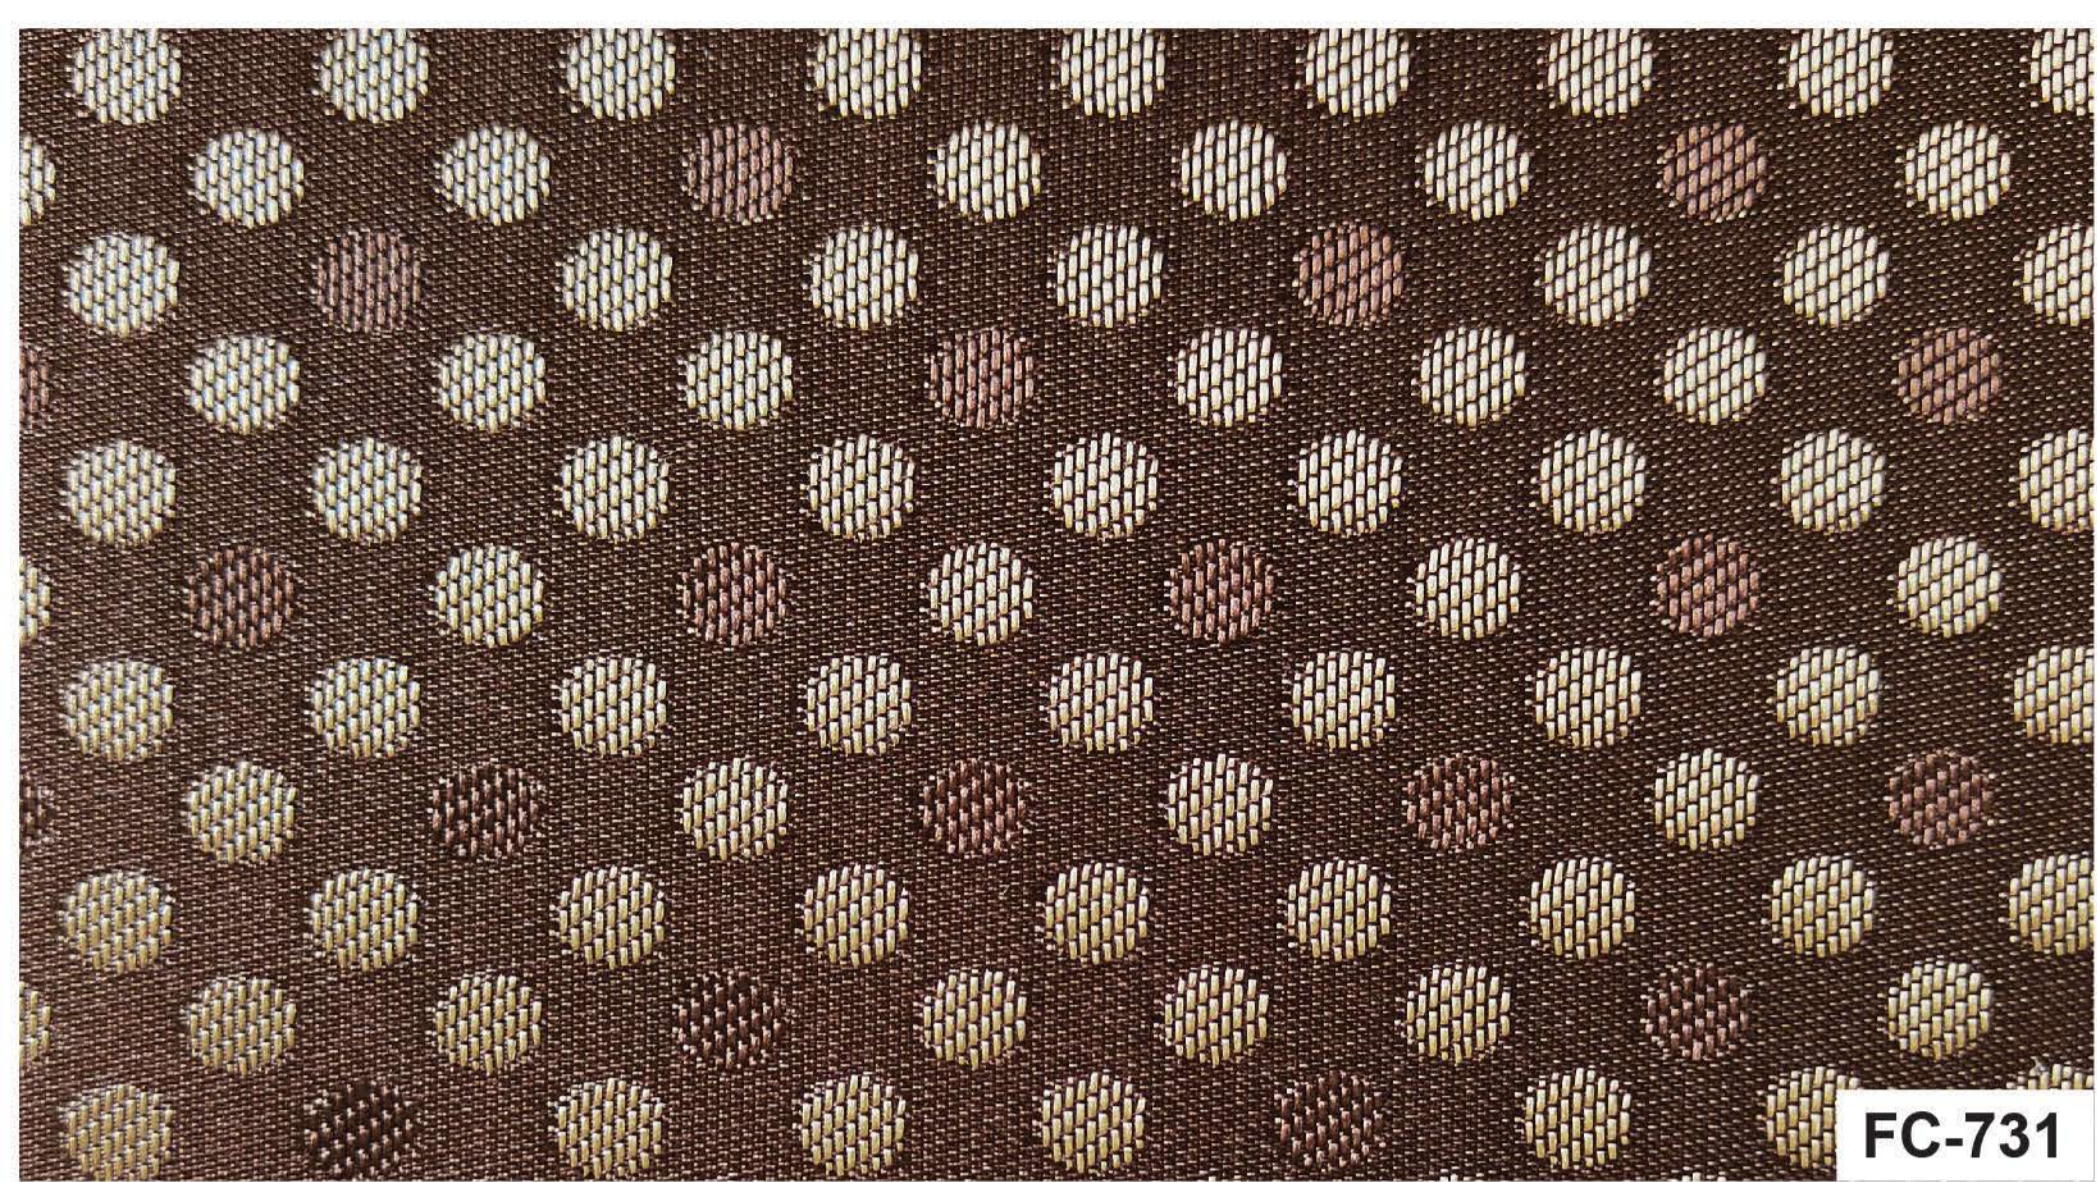

**DB-131**

**DB-132**

**DB-133**

A close-up photograph of a textured surface in a muted olive green color. The texture is a fine, uniform weave, characteristic of a textile or non-woven fabric. The lighting is even, highlighting the slight undulations of the material.

**CR-701**

A close-up photograph of a textured surface in a dark, rich brown color. The texture is a fine, uniform weave, similar to the one in the first image. The lighting is even, highlighting the slight undulations of the material.

**CR-702**

A close-up photograph of a textured surface in a medium brown color. The texture is a fine, uniform weave, similar to the ones in the previous images. The lighting is even, highlighting the slight undulations of the material.

**FC-718**

**FC-719**

**FC-720**

**FC-721**

**FC-722**

**FC-725**

**FC-727**

**FC-728**