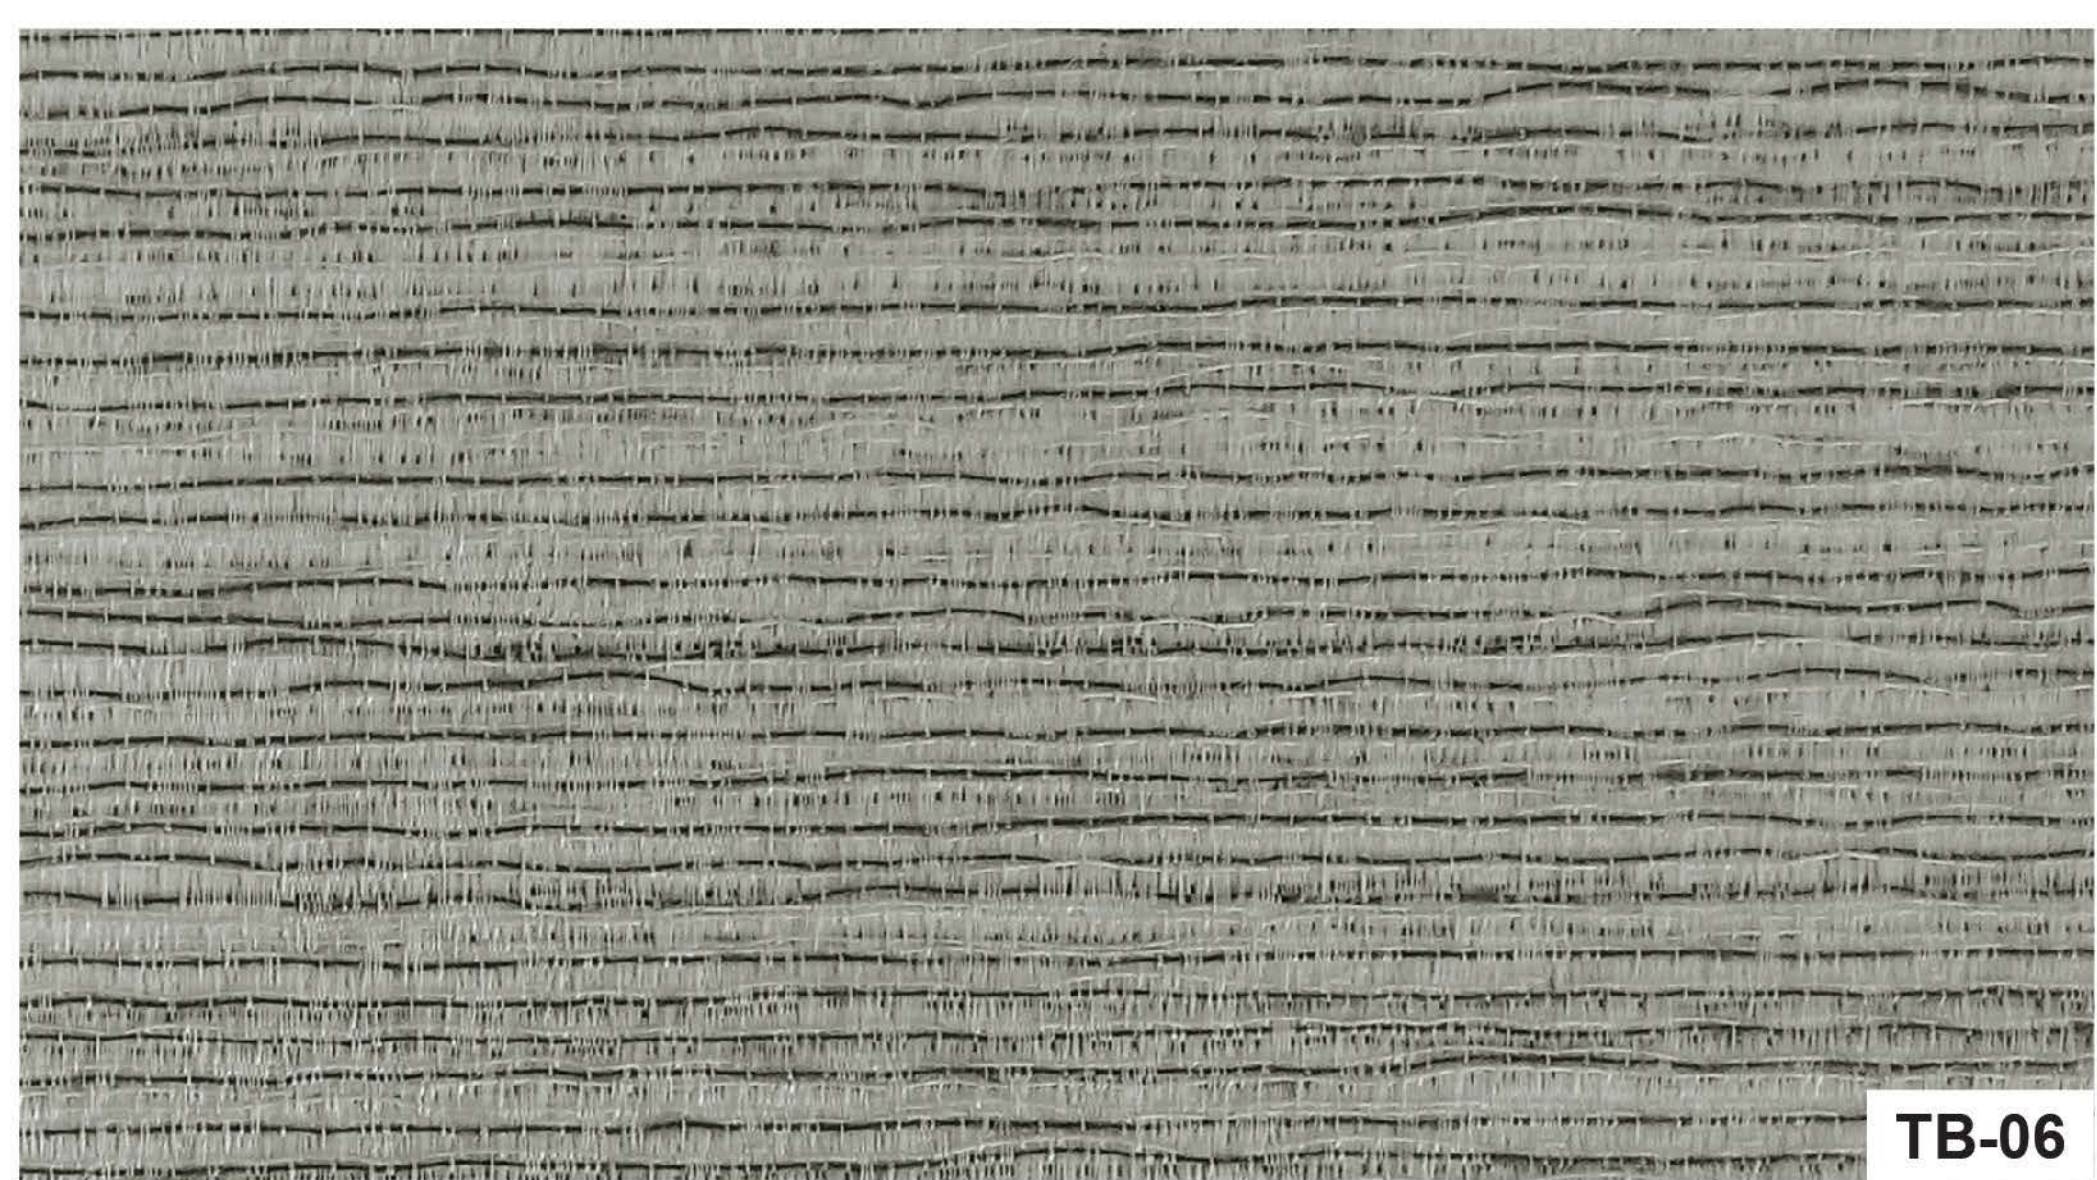

**2122**

**2123**

**2124**

**2125**

**TB-06**

**TB-07**

PR-170

PR-171

**DB-131**

**DB-132**

**DB-133**

A close-up photograph of a textured surface in a muted olive green color. The texture is a fine, uniform weave, characteristic of a textile or non-woven fabric. The lighting is even, highlighting the slight undulations of the material.

**CR-701**

A close-up photograph of a textured surface in a dark, rich brown color. The texture is a fine, uniform weave, similar to the one in the first image. The lighting is even, highlighting the slight undulations of the material.

**CR-702**

A close-up photograph of a textured surface in a medium brown color. The texture is a fine, uniform weave, similar to the ones in the previous images. The lighting is even, highlighting the slight undulations of the material.