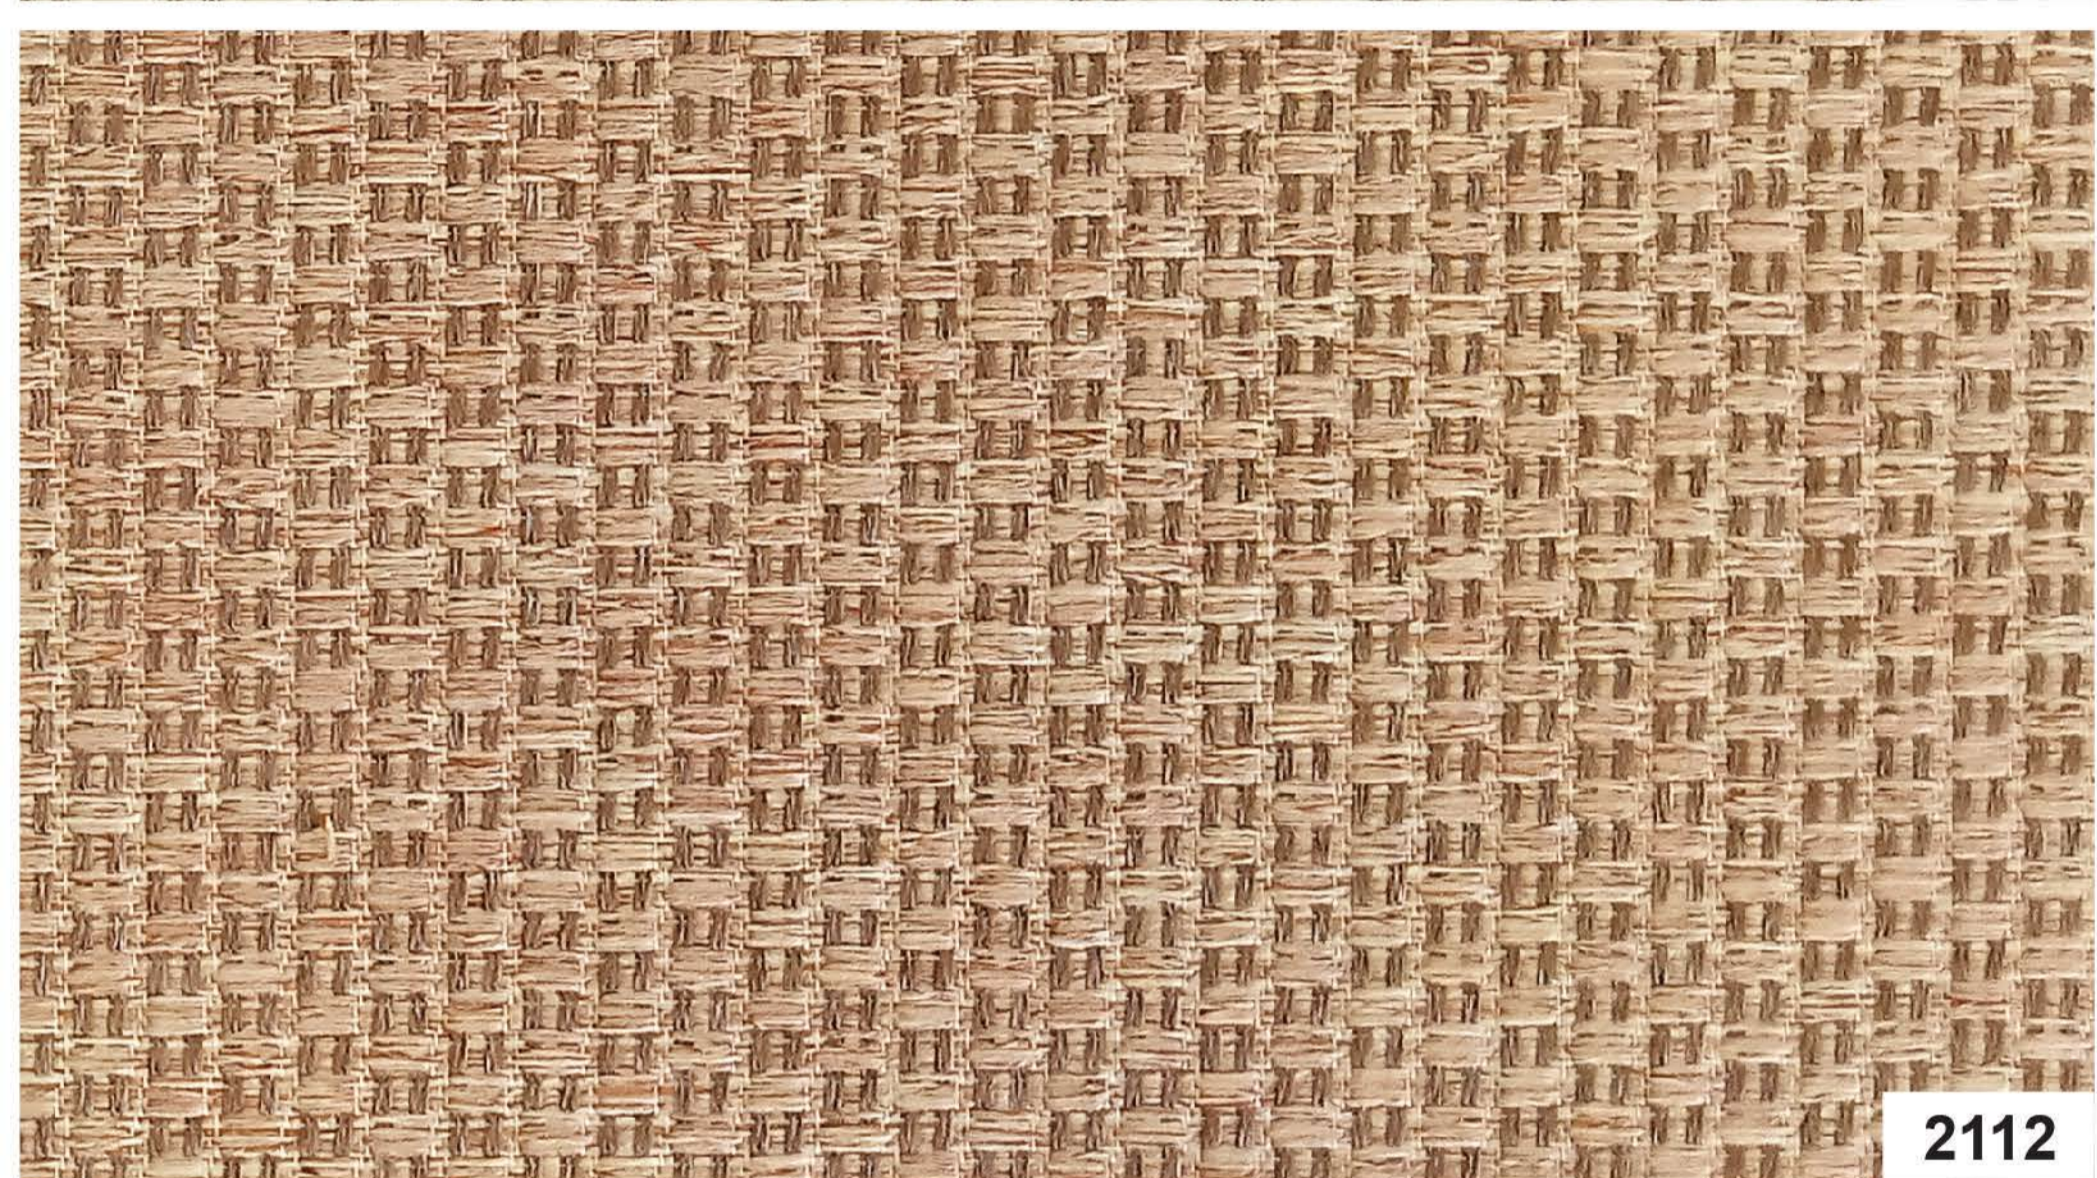

VIENTO

BLINDS

Contract B

**Contract Roller Blinds**

**2114**

**2115**

**2118**

**2121**

**DB-131**

**DB-132**

**DB-133**

A close-up photograph of a textured surface in a muted olive green color. The texture is a fine, uniform weave, characteristic of a textile or non-woven fabric. The lighting is even, highlighting the slight undulations of the material.

**CR-701**

A close-up photograph of a textured surface in a dark, rich brown color. The texture is a fine, uniform weave, similar to the one in the first image. The lighting is even, highlighting the slight undulations of the material.

**CR-702**

A close-up photograph of a textured surface in a medium brown color. The texture is a fine, uniform weave, similar to the ones in the previous images. The lighting is even, highlighting the slight undulations of the material.